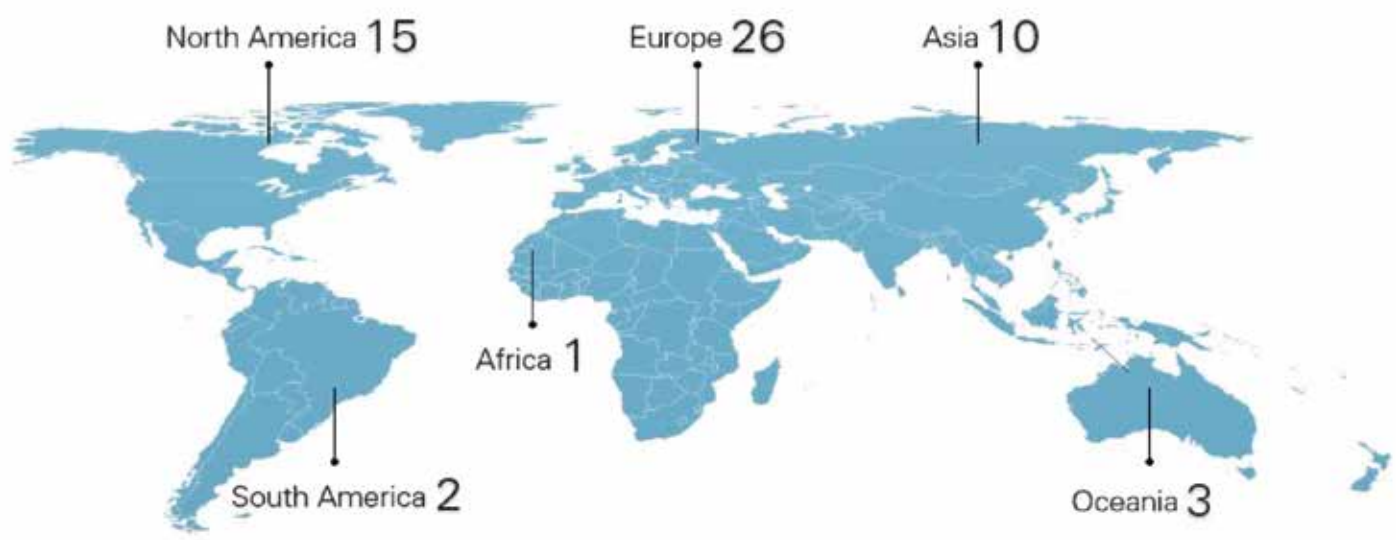

41%
Female

73%
Entrepreneurial Intentions

INTERNATIONAL OUTLOOK

- > Diverse student body and faculty members from over 30 countries.
- > Dual-degree programs IE, ESCP, Rice and Tulane, and exchange programs with over 50 other leading business schools across six continents, students are encouraged to enrich and diversify their undergraduate learning experience.
- > Free weekly Chinese mandarin courses not only provide students with language skills to be adaptable to Chinese business environment, but also integrate essential knowledge of Chinese culture and business practices into the curriculum.