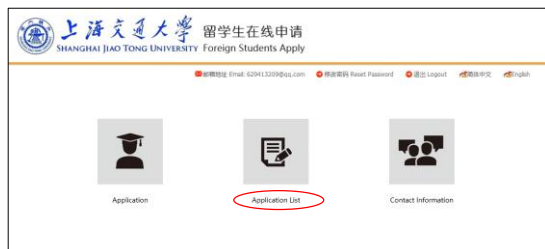

Follow up the progress

- If your application is rejected or required for more information, you will receive an alert email and you need to go back to the application page and modify it.
- If your application is accepted, you will get a congratulation letter.

Application No.	Application Item	Study Duration	Teaching Language	College & Major	Application Status	Operate
20160630073	2016 International Summer Research Internship Program	2016/6/1 To 2016/8/30	English/French	School of Mechanical Engineering LAB-Biomechatronics and Robotics Laboratory	Not Admitted	View

Contact Information

Department	International Mobility Office
Phone	8621-54744225
Email	isc.exchange@sjtu.edu.cn
Coordinator (Inbound)	Xiaojie WU (Ms.) / Ying ZHANG (Ms.) xiaojie@sjtu.edu.cn / azure@sjtu.edu.cn