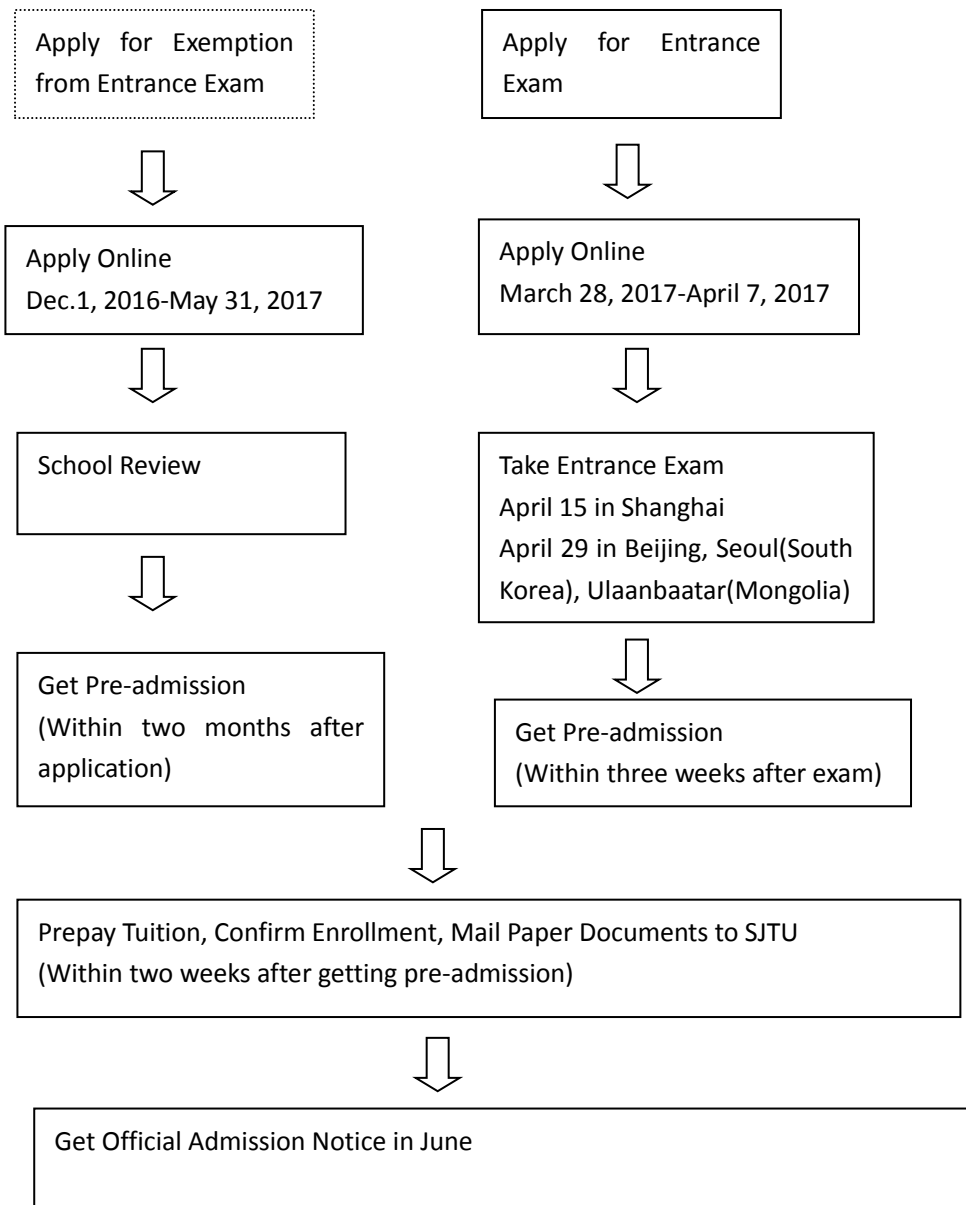

Application Procedure

Application Prerequisites

1. Healthy, non-Chinese citizens, foreign passport holders with senior high school diploma (or above)
2. Applicants of mainland China, Hong Kong, Macau and Taiwan who have